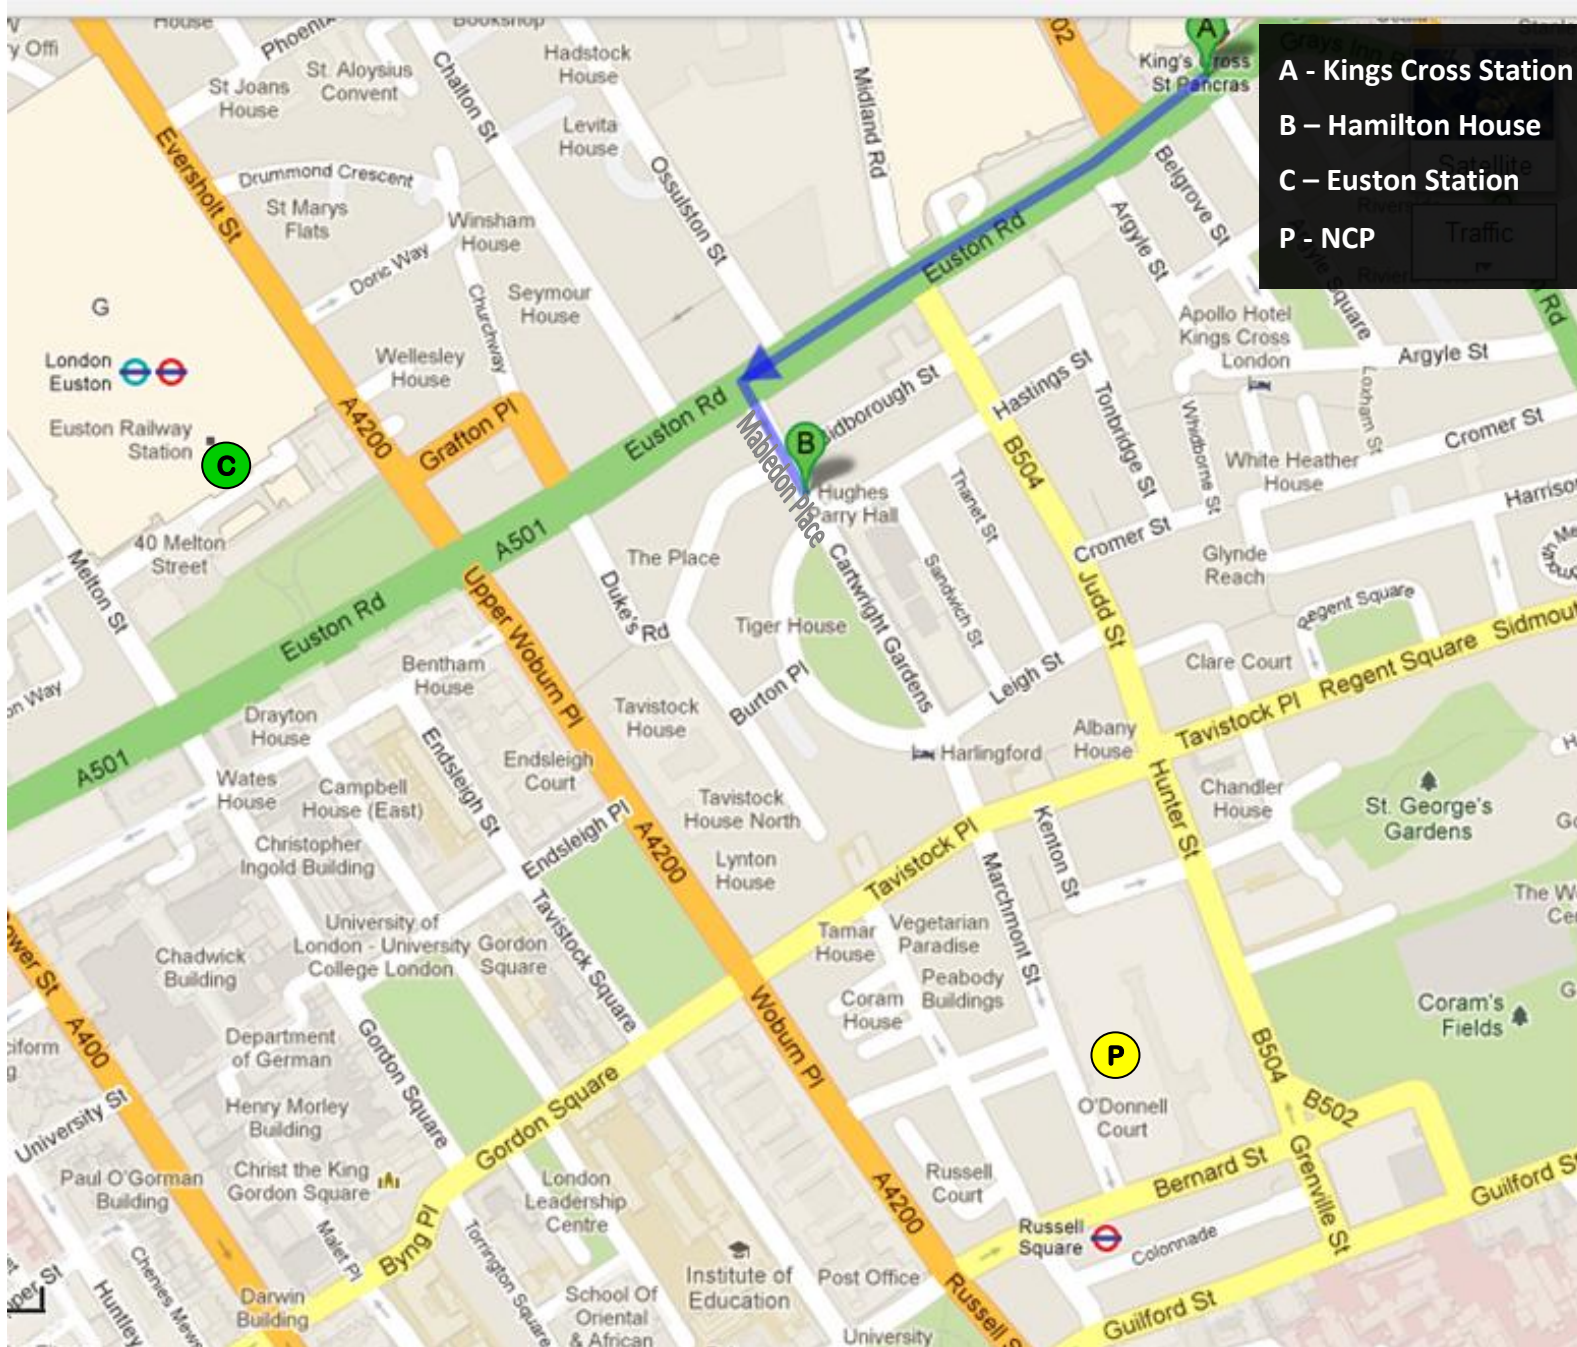

A - Kings Cross Station
B - Hamilton House
C - Euston Station
P - NCP

HAMILTON HOUSE Meeting Rooms

Mabledon Place
London
WC1H 9BD

Tel: 020 7380 4831
Website: www.hamilton-house.org.uk
Email: sales@nut.org.uk